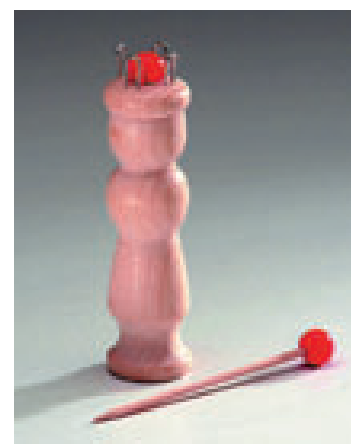

Strickliesel
Tricotin
Knitting doll

0.4240 (3)

3 x 11,5 cm

4 Haken, mit Nadel
4 clous, avec aiguille
4 nails, with needle