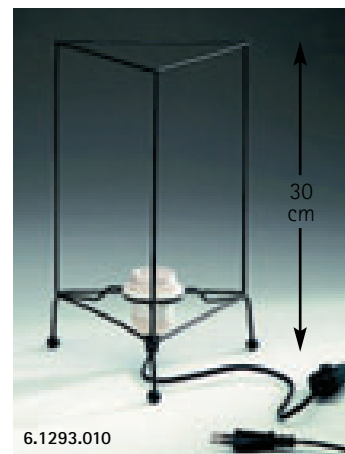

Lampenständer
Supports de lampe / Lamp stands

6.1293.010